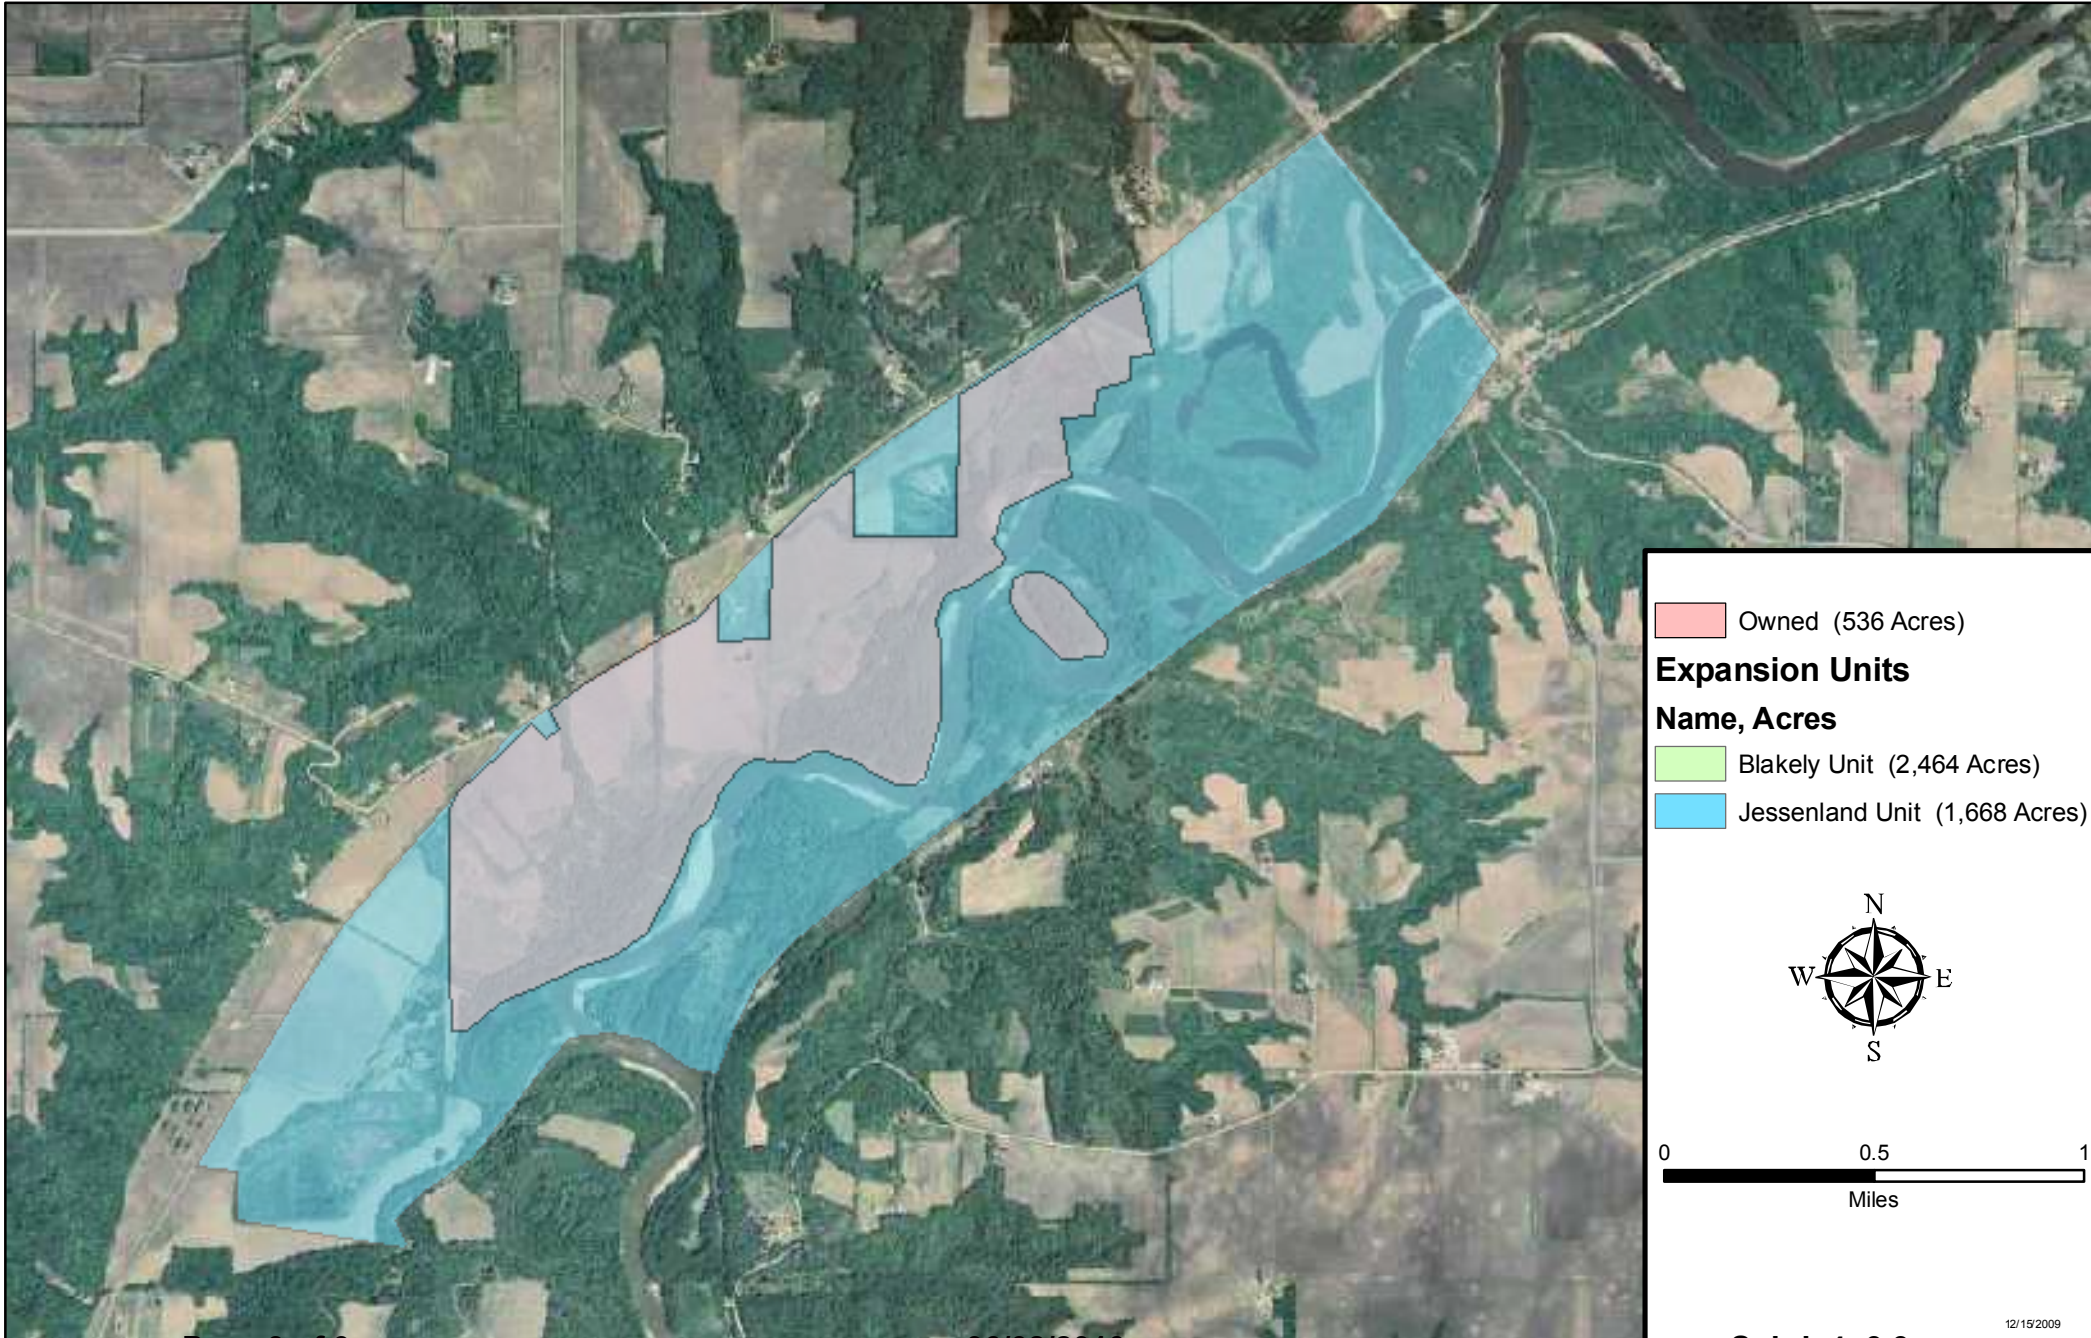

U.S. Fish & Wildlife Service

Expansion Unit: Jessenland Unit

Owned (536 Acres)

Expansion Units

Name, Acres

- Blakely Unit (2,464 Acres)
- Jessenland Unit (1,668 Acres)

0 0.5 1
Miles

12/15/2009