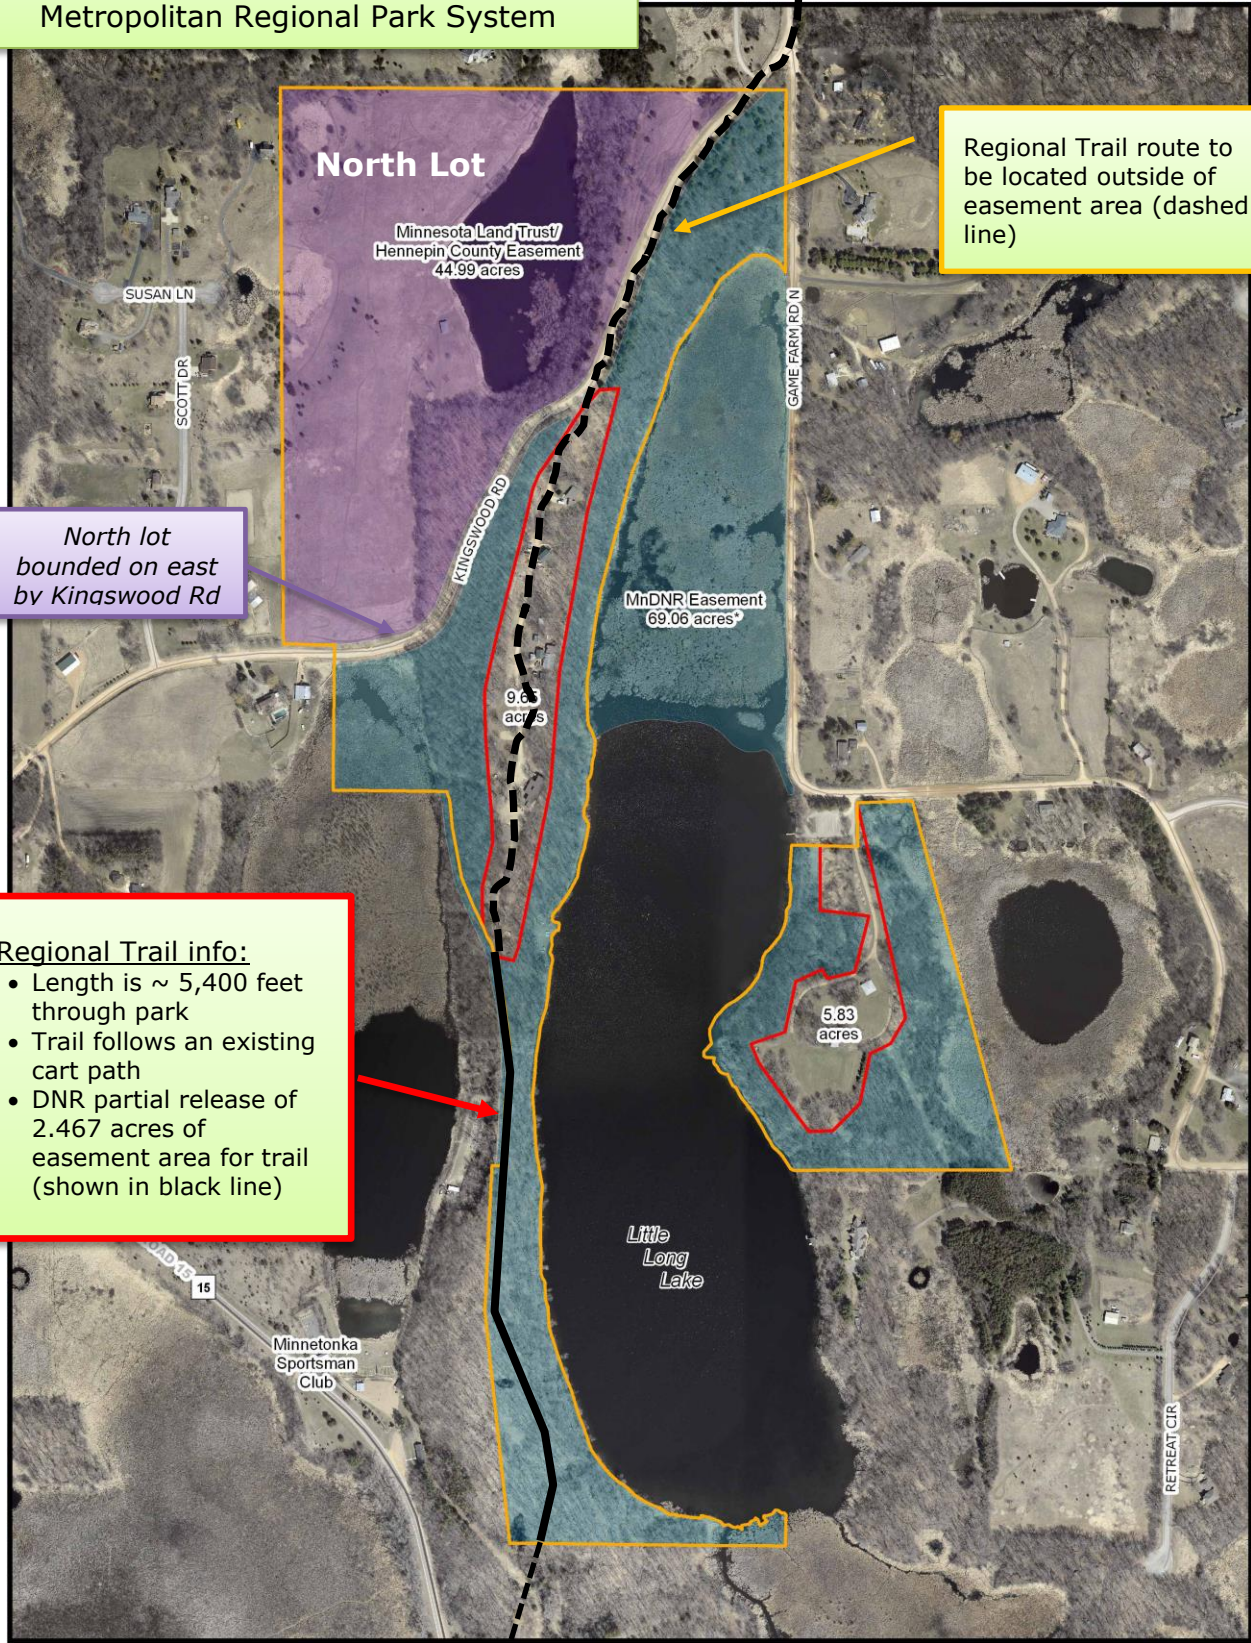

Kingswood Special Recreation Feature
 Minnetrista, MN
 Three Rivers Park District
 Metropolitan Regional Park System

Trail heads to Luce Line State Trail & points north

Regional Trail route to be located outside of easement area (dashed line)

North lot bounded on east by Kingswood Rd

Regional Trail info:

- Length is ~ 5,400 feet through park
- Trail follows an existing cart path
- DNR partial release of 2.467 acres of easement area for trail (shown in black line)

Trail heads to Gale Woods, Lake Minnetonka, & Carver Regional Parks; and to Dakota Rail & Lake Minnetonka Regional Trails.