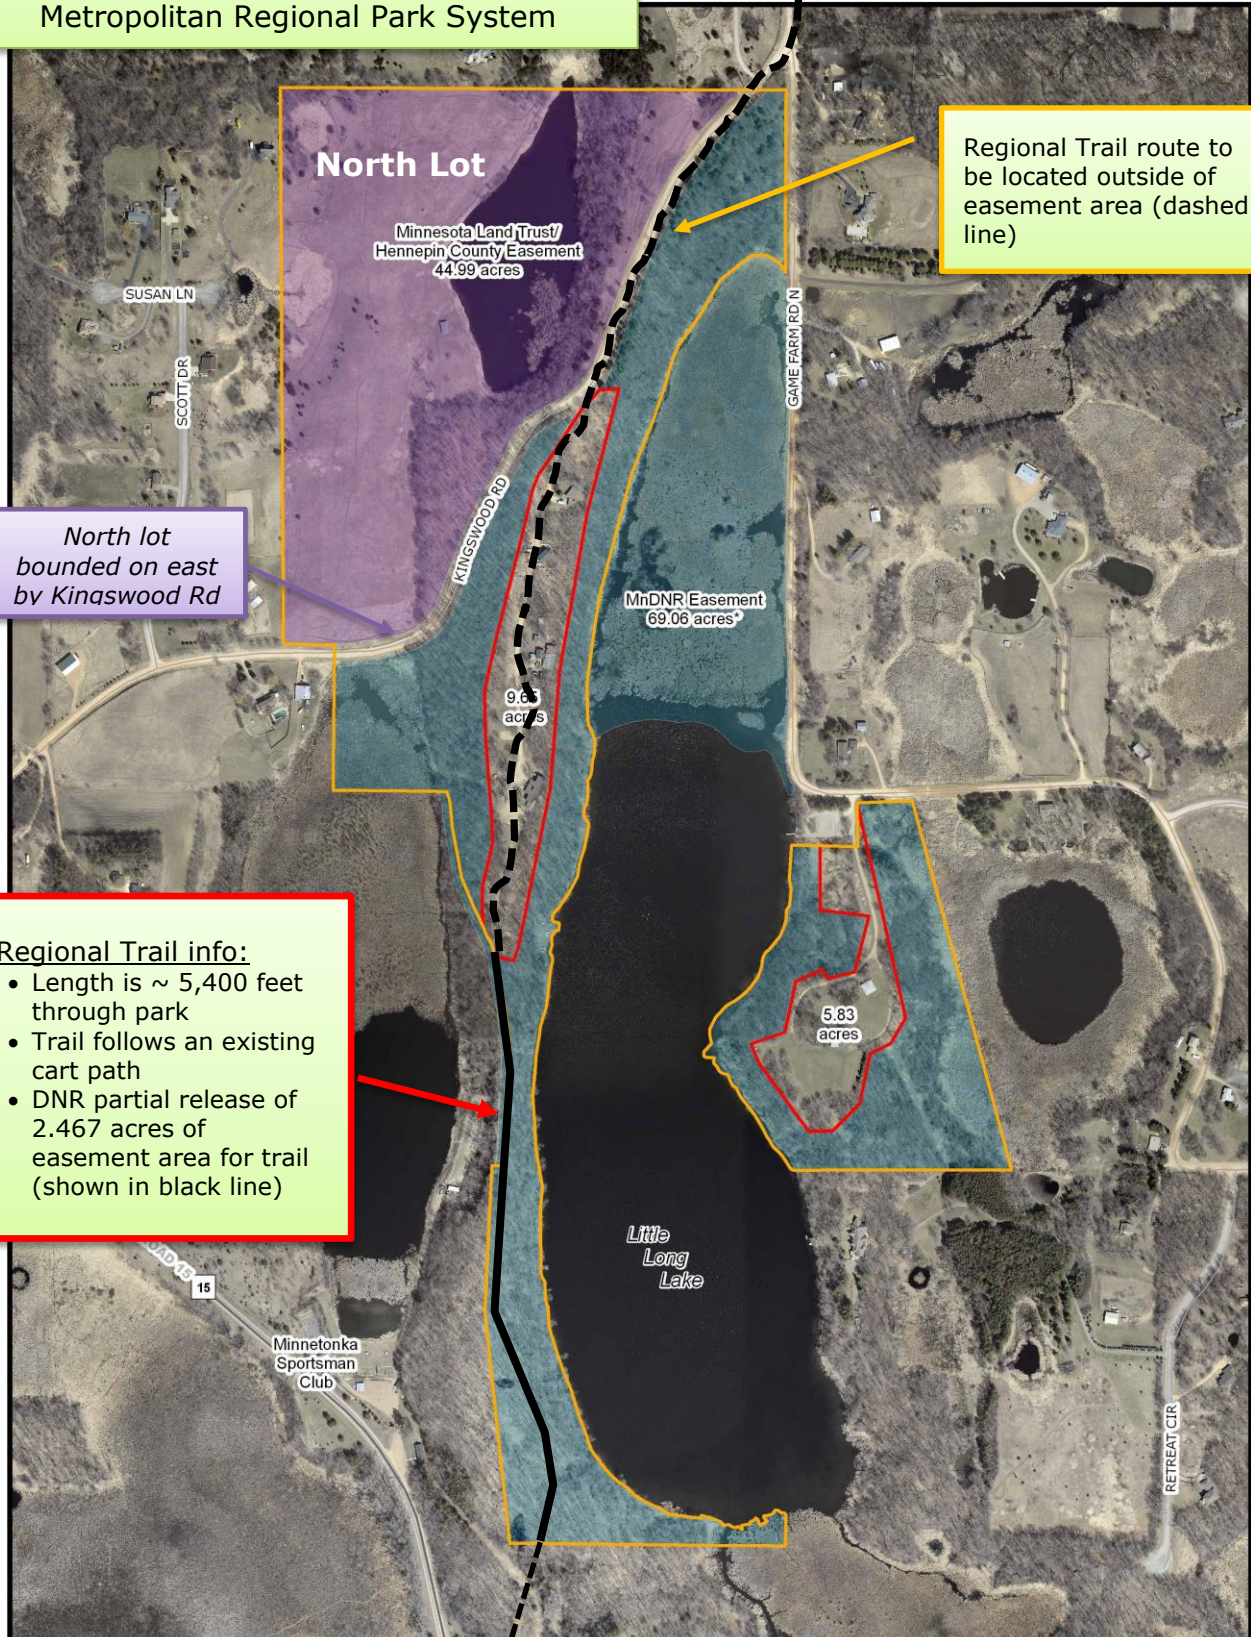

Kingswood Special Recreation Feature  
 Minnetrista, MN  
 Three Rivers Park District  
 Metropolitan Regional Park System

Trail heads to Luce Line State Trail & points north

Regional Trail route to be located outside of easement area (dashed line)

North lot bounded on east by Kingswood Rd

**Regional Trail info:**

- Length is ~ 5,400 feet through park
- Trail follows an existing cart path
- DNR partial release of 2.467 acres of easement area for trail (shown in black line)

Trail heads to Gale Woods, Lake Minnetonka, & Carver Regional Parks; and to Dakota Rail & Lake Minnetonka Regional Trails.