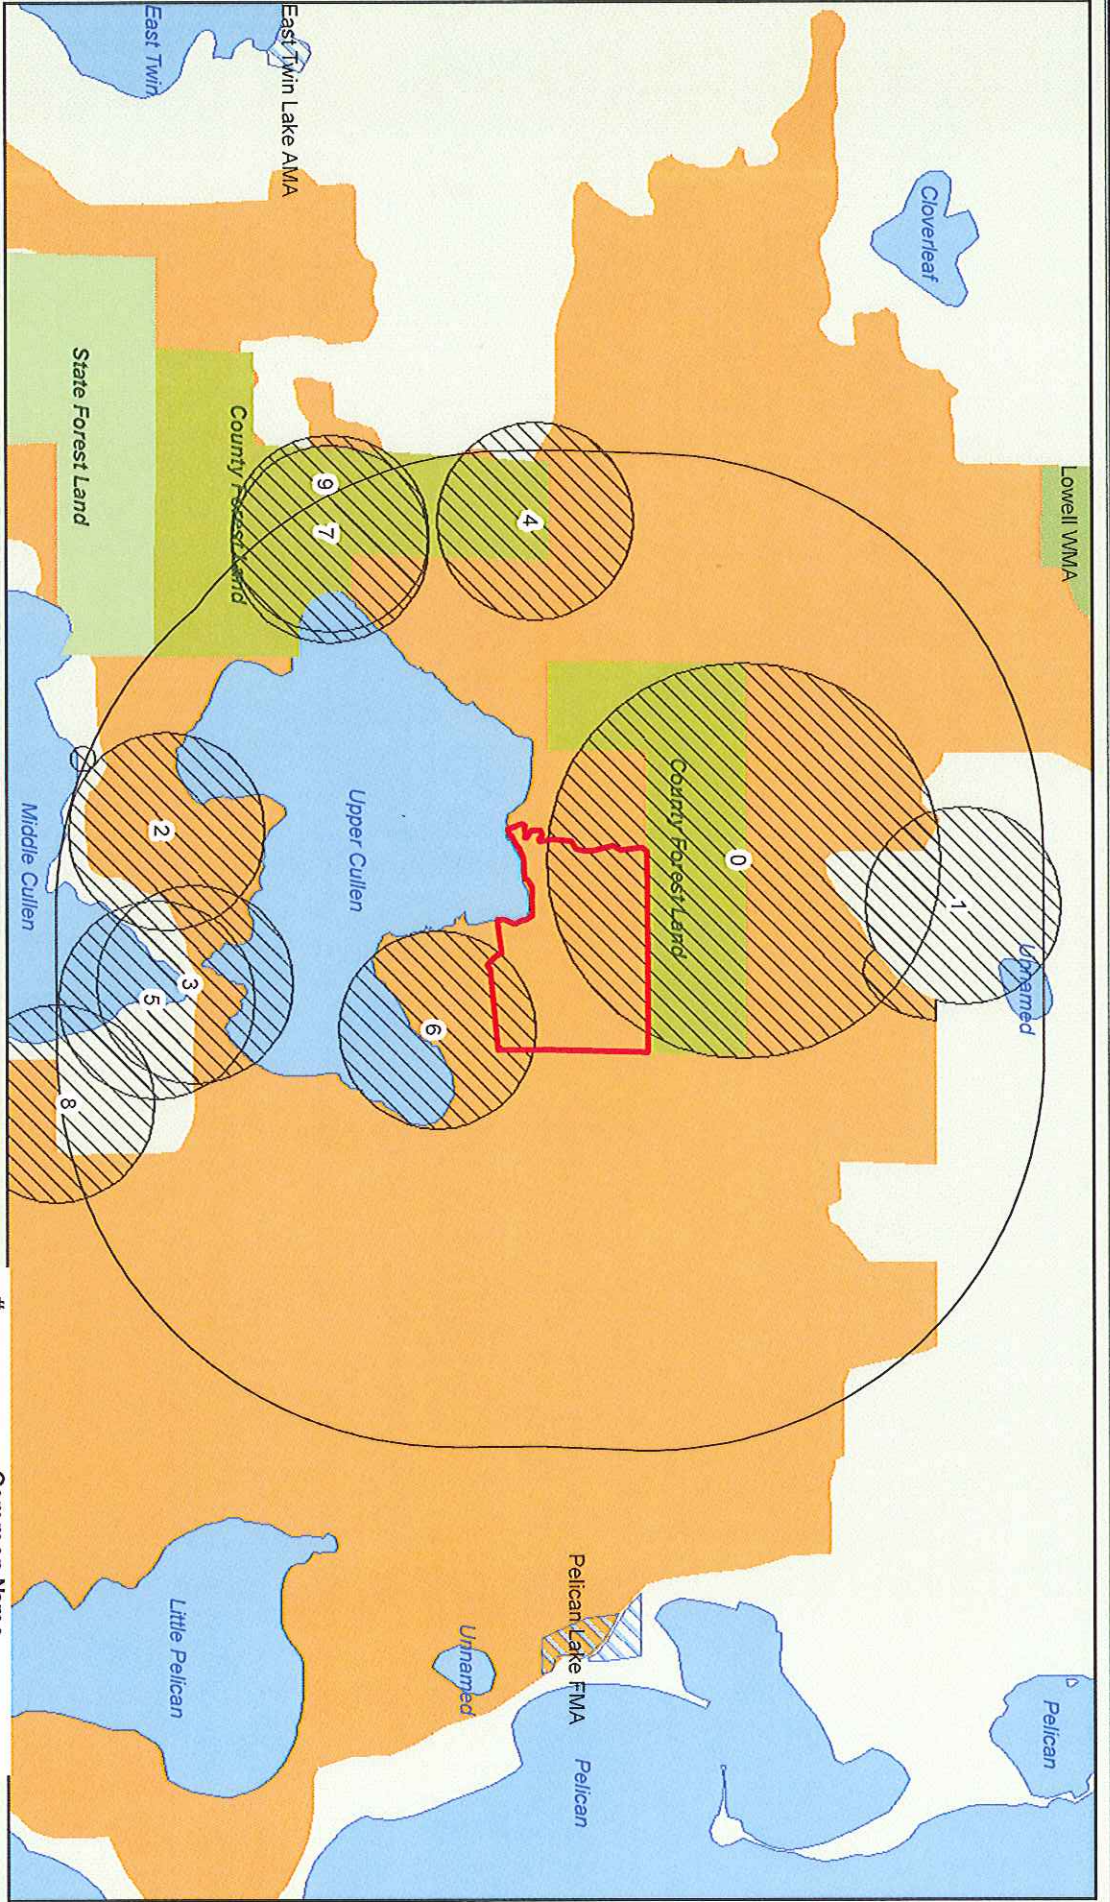

#	Common Name
0	Bald Eagle
1	Blanding's Turtle
2	Bald Eagle
3	Blanding's Turtle
4	Blanding's Turtle
5	Least Darter
6	Blanding's Turtle
7	Red-shouldered Hawk
8	Red-shouldered Hawk
9	Colonial Waterbird Nesting Site

Upper Cullen Lake

Legend

- █ UpperCullenLake_UpdatedOutline
- 1 Mile Buffer

State And County Forest Land

- County Forest Land
- State Forest Land
- Aquatic Management Areas
- Wildlife Management Areas
- Water

Legend

- Subject Property
- 1 Mile Buffer

State And County Land

- County Forest Land
- State Forest Land
- Aquatic Management Areas
- Wildlife Management Areas

Sites of Biodiversity Significance

- Water
- Outstanding
- High
- Moderate
- Below